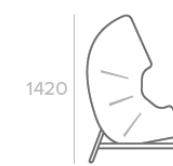

MEASUREMENTS

2 SEATER

1460

1 SEATER

980

1420

870

scan QR code to view this product on [synargy.com](https://www.synargy.com)